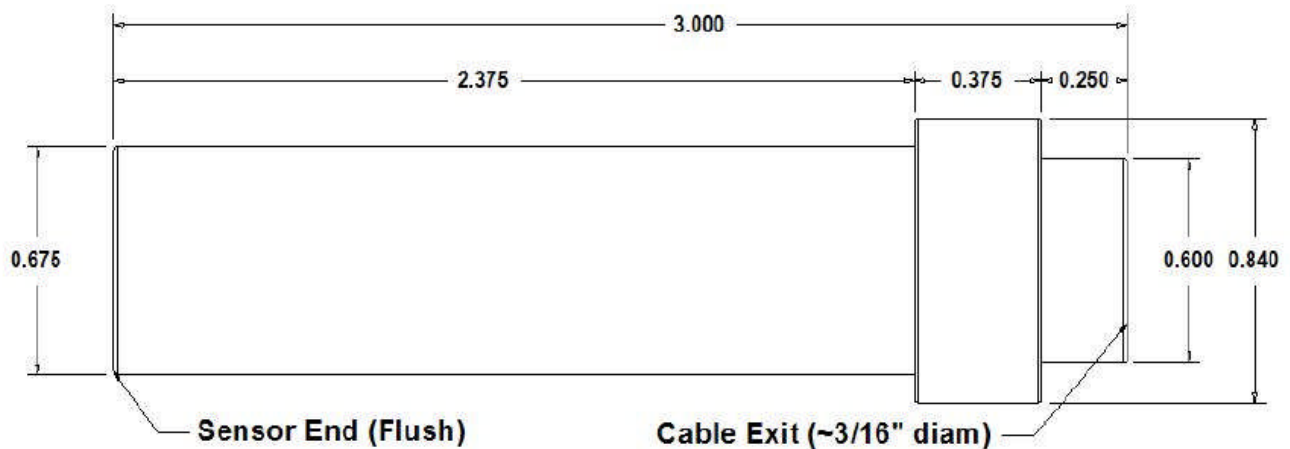

Ordering Information:

CS-5000-2.5-10KNT-36"-ST

A B C D E

A = Model Number

B = Nominal K Factor (Cell Constant), 2.5 for this series, specials available on request

C = Temperature Sensor

Blank none

10KNT Thermistor, required for optional ATC using the CT-1000 transmitter

1K Pt RTD

100 Pt RTD

D = Wire length in Inches

E = Wire Termination (ST=Stripped and Tinned), other terminations on request

Additional Hardware

3/4NPT Gland In line mounting gland for 3/4" NPT mount

CT-1000 4-20 mA Loop Powered Transmitter

Dimensions

Don Wolf & Associate, Inc DBA Pathfinder Instruments

Ph: (760) 631 1141 / (800) 284 9698 / Fax: (760) 631 1146 Email: sales@pathfinderinstruments.com

Website: www.pathfinderinstruments.com

21955 Plummer St. Chatsworth, Ca 91311

Website: www.donwolf.com